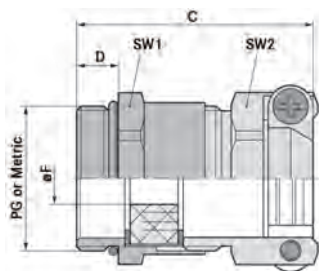

## Complete the installation

SKINDICHT®  
SM locknuts  
page 542

The SKINDICHT® SKZ cable clamp is a compact strain relief cable gland with double saddle clamps and additional sealing. The sealing is achieved by means of a multi-layered bushing that accommodates a large cable diameter range.

## IP Protection:

IP55

Part number	Thread	Clamping range (øF)		Wrenching flats		Overall length (C) in	Thread length (D) in	Max. installation diameter in	Pack size
		in	mm	(SW1) in	(SW2) in				
<b>PG</b>									
52004280	PG 9	0.236 - 0.334	6.0 - 8.5	0.67	0.67	1.182	0.236	0.945	50
52004290	PG 11	0.315 - 0.472	8.0 - 12.0	0.79	0.83	1.182	0.236	1.063	50
52004300	PG 13	0.472 - 0.551	12.0 - 14.0	0.87	0.87	1.339	0.256	1.182	25
52004310	PG 16	0.512 - 0.630	13.0 - 16.0	0.94	0.94	1.379	0.256	1.300	25
52004320	PG 21	0.591 - 0.827	15.0 - 21.0	1.18	1.18	1.615	0.276	1.654	25
52005570	PG 29	0.788 - 1.142	20.0 - 29.0	1.57	1.61	1.812	0.315	2.285	10
<b>Metric</b>									
52106800	M16 x 1.5	0.197 - 0.315	5.0 - 8.0	0.71	0.67	1.142	0.197	0.945	50
52106810	M20 x 1.5	0.276 - 0.472	7.0 - 12.0	0.87	0.79	1.182	0.236	1.063	50
52106820	M20 x 1.5	0.433 - 0.512	11.0 - 13.0	0.87	0.87	1.319	0.236	1.181	25
52106830	M20 x 1.5	0.512 - 0.591	13.0 - 15.0	0.94	0.94	1.359	0.236	1.299	25
52106840	M25 x 1.5	0.630 - 0.760	16.0 - 19.3	1.18	1.18	1.615	0.276	1.654	25
52106850	M32 x 1.5	0.748 - 1.063	19.0 - 27.0	1.57	1.61	1.812	0.315	2.283	10