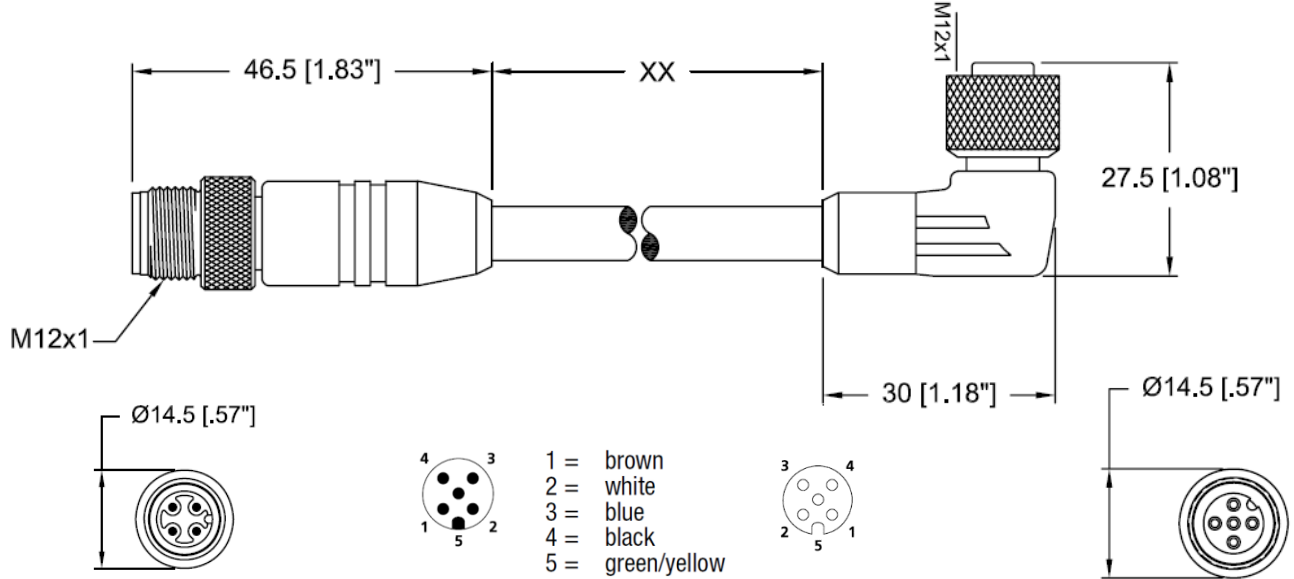

Drawings

Technical Data

Issue: 2 Issue Date: 12/1/2016 Effective Date: 12/1/2016

Cordage Construction		Diameters (In)
Cordage Part Number	102	
Component 1	5 COND	
a) Conductor	22 (26/36) AWG Bare Copper	0.027
b) Insulation	0.010" Wall, Nom. mPPE	0.047
Insulation Colors	Black, White, Brown, Blue & Green/Yellow	
Jacket	0.040" Wall, Nom. PUR, Zero Halogen	0.213
a) Color(s)	SLATE	
Cord Configuration		
End 1	M12-A Male	
End 2	M12-A Female 90 Degree	
Insert	Black TPU	
Mold Color	Black TPU	
Contact	Copper Alloy, Gold plated	
Coupling Nut	Copper Alloy, Nickel plated	
O-Ring	FKM	
Available Lengths	0.6, 1, 3, 5, 10, 15, 20 Meters	
Applicable Specifications-Cable		
UL	AWM/STYLE 20549 AWM/STYLE 21959	80°C / 300 V _{RMS} 90°C / 600 V _{RMS}
CSA International	C(RU) AWM I/II A/B FT1	90°C / 600 V _{RMS}