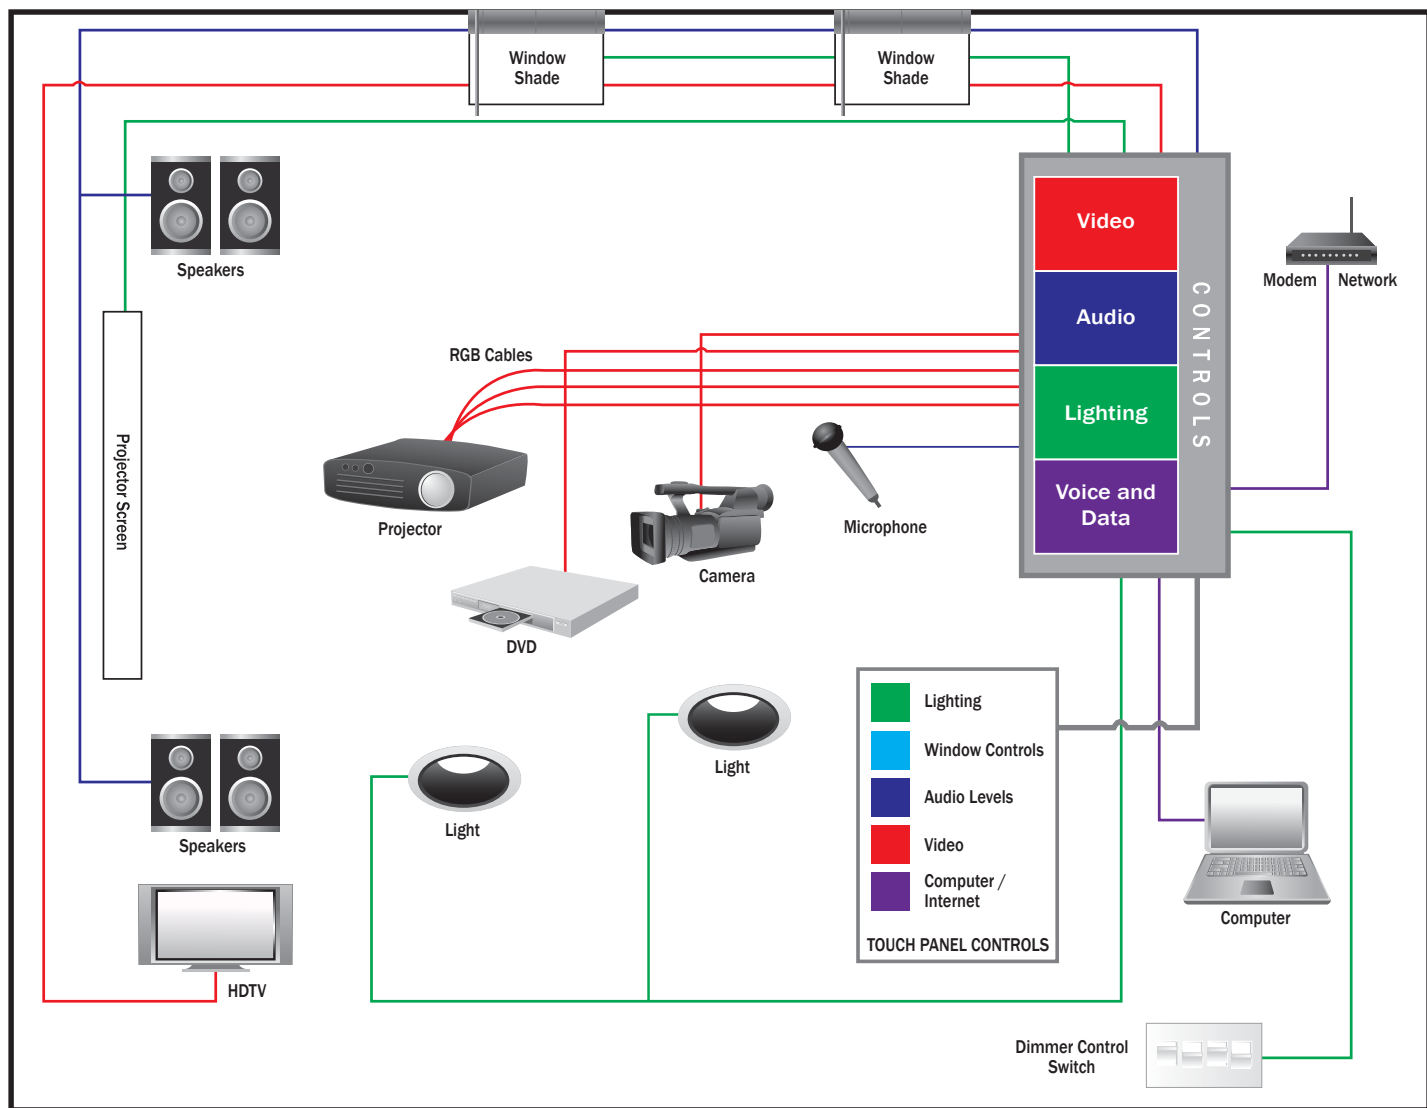

### CCTV RG 59 and RG 11 Ratings

Cable Solution	Description
C8029	RG 6 + 18/2 Unshielded CATV/CM
C8031	RG 6/U SBC/95% + 18/2 Unshielded Pair CMP Plenum
495035	RG 6/U 18 AWG SBC 95% BC CMP Plenum
395058	RG 11 SBC/95% BC Braid CM
495015	RG 11 SBC/95% BC Braid CMP Plenum
C1103	RG 59 BC/95% BC Braid CATV/CM
C1142	RG 59 SBC/95% BC Braid CATV/CM
C8025	RG 59/U STR (7/30) BC/95% + 22/2 SH Pair CCTV/CM
C8027	RG 59 + 18/2 Shielded CATV/CM
C8028	RG 59 + 18/2 Unshielded CATV/CM
C8030	RG 59/U SBC/95% + 18/2 Unshielded Pair CCTV Plenum
495028	RG 59 SBC/95% BC Braid CMP Plenum

## Sheer Wire™ Lighting Control and Touch Panel Systems

Cable Solution	Description
1618SVA1	18/4 16/30 BC 20 AWG 10/30 + 16/1 PR 26/30 BC (UL) CL3R
1822AXL0	22/1PR 7/30 + 18/2 7/26 (UL) CL3R FT-4
1822CCD8	Touch Panel Composite: 1 Control Element + 2 5e Elements
1822CCT8	Touch Panel Composite: 1 Control Element + 2 5e Elements + 2 RG 6
1822CDC8	22C 5E: (1)18/22CRT-89/04, (1)181VQ6-09, 1181VQ6-00, (2) Cat 5e
1822CRT8	Comp 4C 2E: 22/1PR 7/30 BC 24 AWG 7/32 TC Drain + 1/2C 7/26 BC (UL) CL3R
1822KYP1	Comp 4C 2E: 18/2C 16/30 BC + 22/1PR 7/30 BC Shielded
182LUTDS	18/2 7/26 BC PVC NYLON (UL) TC for Lutron Dimmer & Switch
184LUTDS	18/4 7/26 BC PVC Nylon O/A AM SHLD 20 AWG 7/36 TC Drain PVC
222LUTDS	22/2 7/30 BC PVC O/A AM SHLD 24 AWG 7/32 TC Drain PVC
164LTCH0	16/4 65/34 BC .012" PVC Lite Touch
224SLTCH	22/4 7/30 BC .015 PVC, O/A AM SHLD, 24 7/32 TC Drain/A 0.35 PVC Lite Touch
EF24C0021000	24/2 Conductor Shielded Low Cap Type CMP

### Applications:

- Lighting Controls
- Window Controls
- Audio Level Controls
- Video Controls
- Computer/Internet Controls