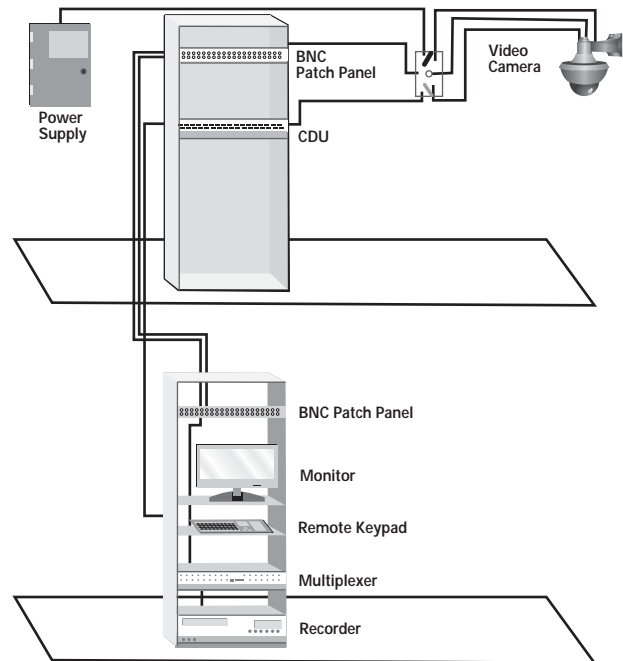

CCTV RG 59 and RG 11 Ratings

Cable Solution	Description
C8029	RG 6 + 18/2 Unshielded CATV/CM
C8031	RG 6/U SBC/95% + 18/2 Unshielded Pair CMP Plenum
495035	RG 6/U 18 AWG SBC 95% BC CMP Plenum
395058	RG 11 SBC/95% BC Braid CM
495015	RG 11 SBC/95% BC Braid CMP Plenum
C1103	RG 59 BC/95% BC Braid CATV/CM
C1142	RG 59 SBC/95% BC Braid CATV/CM
C8025	RG 59/U STR (7/30) BC/95% + 22/2 SH Pair CCTV/CM
C8027	RG 59 + 18/2 Shielded CATV/CM
C8028	RG 59 + 18/2 Unshielded CATV/CM
C8030	RG 59/U SBC/95% + 18/2 Unshielded Pair CCTV Plenum
495028	RG 59 SBC/95% BC Braid CMP Plenum

Component Video/RGB

Cable Solution	Description
253VT9C5	25/3 SBC/Foil/95% TC Braid CMR
255VT9C5	25/5 SBC/Foil/95% TC Braid CMR
256VT9C5	25/6 SBC/Foil/95% TC Braid CMR
265SVT9P	26/5 STC/Foil/95% TC Spiral Serve CL2P