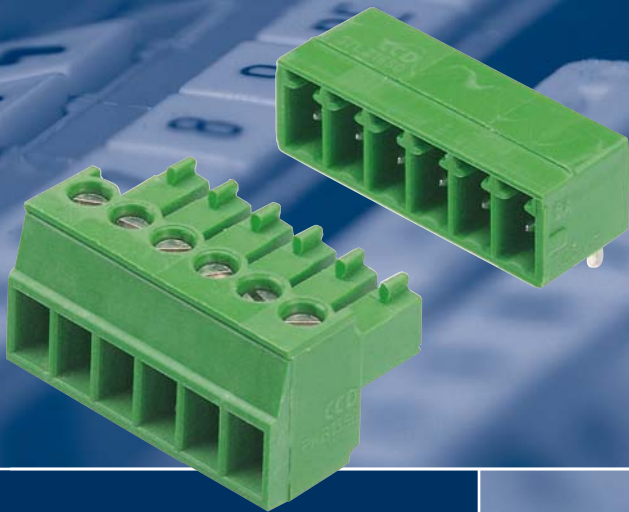

# PRODUCT OVERVIEW

Our ideas – Your advantages

**The premier manufacturer of terminal blocks and connection systems**

<p><b>Screw Clamp Connection DIN Rail Mount</b></p> 	<p><b>Screw Clamp Connection DIN Rail Mount</b></p> <p><b>NEW</b></p>  <p><b>State of the Art Design</b> with Plug-In Jumpers</p>	<p><b>Spring Clamp Connection DIN Rail Mount</b></p> 	<p><b>Leaf Spring Connection DIN Rail Mount</b></p> 
<p><b>Screw Clamp Connection Panel Mount</b></p> 	<p><b>Spring Clamp Connection Panel Mount</b></p> 	<p><b>High Power Stud Terminal Blocks</b></p> 	<p><b>Power Distribution Blocks DIN Rail Mount</b></p> 
<p><b>Pluggable Terminal Blocks Printed Circuit Board</b></p> 	<p><b>Fixed Terminal Blocks Printed Circuit Board</b></p> 	<p><b>CONTA-STRIPS</b></p> 	<p><b>Splice Connectors</b></p> 
<p><b>EMS Easy Marking System Plotter-System</b></p> 	<p><b>Maxicard Terminal Block Marking System</b></p> 	<p><b>Cable and Wire Marking System</b></p> 	<p><b>Device Marking System</b></p> 

**High Performance  
Cord Grips**

**Standard  
Cord Grips**

**EMI/RFI  
Cord Grips**

**Marine  
Cord Grips**

**Accessories  
Cord Grips**

**Mini Metal  
Cable Trays**

**Industrial Metal  
Cable Trays**

**Ferrules**

#### Terminal Blocks

- Screw Clamp Connection  
DIN Rail Mount
- Screw Clamp Connection  
DIN Rail Mount **NEW**
- Spring Clamp Connection  
DIN Rail Mount
- Leaf Spring Connection  
DIN Rail Mount
- Screw Clamp Connection  
Panel Mount
- Spring Clamp Connection  
Panel mount
- High Power  
Stud Terminal Blocks
- Power Distribution Blocks  
DIN Rail Mount
- Splice Connectors
- CONTA-STRIPS