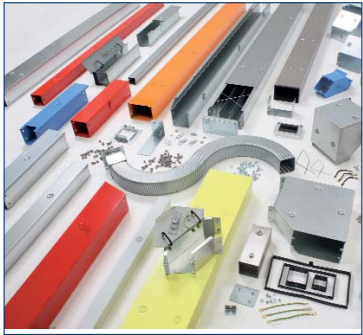

# PRODUCT OVERVIEW

Our ideas – Your advantages

**The premier manufacturer of terminal blocks and connection systems**

<p><b>Screw Clamp Connection DIN Rail Mount</b></p> 	<p><b>Screw Clamp Connection DIN Rail Mount</b></p> <p><b>NEW</b></p>  <p><b>State of the Art Design</b> with Plug-In Jumpers</p>	<p><b>Spring Clamp Connection DIN Rail Mount</b></p> 	<p><b>Leaf Spring Connection DIN Rail Mount</b></p> 
<p><b>Screw Clamp Connection Panel Mount</b></p> 	<p><b>Spring Clamp Connection Panel Mount</b></p> 	<p><b>High Power Stud Terminal Blocks</b></p> 	<p><b>Power Distribution Blocks DIN Rail Mount</b></p> 
<p><b>Pluggable Terminal Blocks Printed Circuit Board</b></p> 	<p><b>Fixed Terminal Blocks Printed Circuit Board</b></p> 	<p><b>CONTA-STRIPS</b></p> 	<p><b>Splice Connectors</b></p> 
<p><b>EMS Easy Marking System Plotter-System</b></p> 	<p><b>Maxicard Terminal Block Marking System</b></p> 	<p><b>Cable and Wire Marking System</b></p> 	<p><b>Device Marking System</b></p> 

**High Performance  
Cord Grips**

**Standard  
Cord Grips**

**EMI/RFI  
Cord Grips**

**Marine  
Cord Grips**

**Accessories  
Cord Grips**

**Mini Metal  
Cable Trays**

**Industrial Metal  
Cable Trays**

**Ferrules**

**Ferrule  
Crimping Tools**

**Enclosures  
Non Metallic & Aluminium**

**Monitoring Components  
Automation Control**

**Time Relays  
Automation Control**

**Interface  
Interface Modules**

**Interface  
Mounting Track**

#### Terminal Blocks

- Screw Clamp Connection  
DIN Rail Mount
- Screw Clamp Connection  
DIN Rail Mount **NEW**
- Spring Clamp Connection  
DIN Rail Mount
- Leaf Spring Connection  
DIN Rail Mount
- Screw Clamp Connection  
Panel Mount
- Spring Clamp Connection  
Panel mount
- High Power  
Stud Terminal Blocks
- Power Distribution Blocks  
DIN Rail Mount
- Splice Connectors
- CONTA-STRIPS