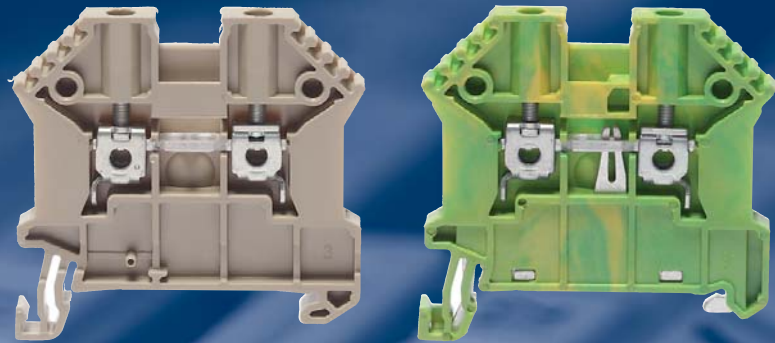

# PRODUCT OVERVIEW

Our ideas – Your advantages

**The premier manufacturer of terminal blocks and connection systems**

<p><b>Screw Clamp Connection DIN Rail Mount</b></p> 	<p><b>Screw Clamp Connection DIN Rail Mount</b></p> <p><b>NEW</b></p>  <p><b>State of the Art Design</b> with Plug-In Jumpers</p>	<p><b>Spring Clamp Connection DIN Rail Mount</b></p> 	<p><b>Leaf Spring Connection DIN Rail Mount</b></p> 
<p><b>Screw Clamp Connection Panel Mount</b></p> 	<p><b>Spring Clamp Connection Panel Mount</b></p> 	<p><b>High Power Stud Terminal Blocks</b></p> 	<p><b>Power Distribution Blocks DIN Rail Mount</b></p> 
<p><b>Pluggable Terminal Blocks Printed Circuit Board</b></p> 	<p><b>Fixed Terminal Blocks Printed Circuit Board</b></p> 	<p><b>CONTA-STRIPS</b></p> 	<p><b>Splice Connectors</b></p> 
<p><b>EMS Easy Marking System Plotter-System</b></p> 	<p><b>Maxicard Terminal Block Marking System</b></p> 	<p><b>Cable and Wire Marking System</b></p> 	<p><b>Device Marking System</b></p> 

**High Performance  
Cord Grips**

**Standard  
Cord Grips**

**EMI/RFI  
Cord Grips**

**Marine  
Cord Grips**

**Accessories  
Cord Grips**

**Mini Metal  
Cable Trays**

**Industrial Metal  
Cable Trays**

**Ferrules**